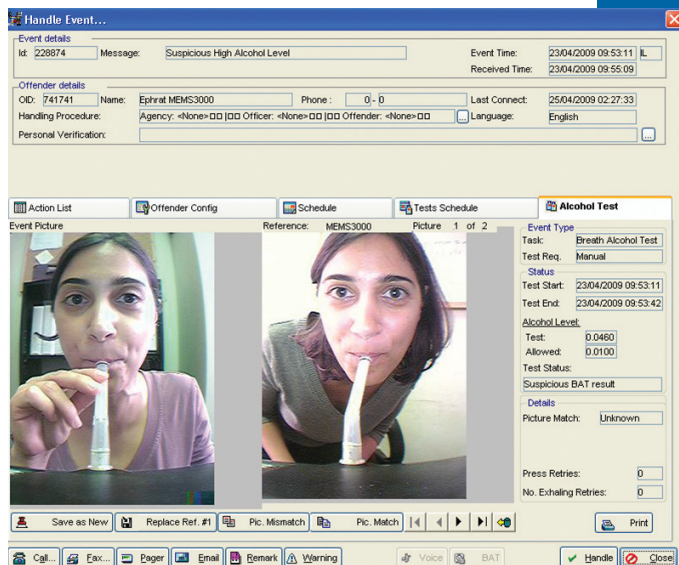

MEMS3000 Operational Concept

1. Upon enrollment, testing schedules are downloaded
2. When prompted by the unit, offender follows testing instructions
3. Offender blows into straw—picture identity verification is done automatically
4. Test results are sent to the monitoring center, automatic re-tests upon positive results

MEMS3000 Specifications

- ▲ **Electro-Chemical Breath Alcohol Tester (BAT):** highly accurate alcohol consumption assessment by analyzing deep lung samples; accurate to $\pm 5\%$
- ▲ **Full Color Picture Verification:** confirms the identity of the individual performing the breath alcohol test
- ▲ **Multiple Communication Methods:** available models for either cellular (GPRS) or landline communication
- ▲ **On-Board Analysis:** test results are determined by the MEMS3000 unit and immediately transmitted to the central system
- ▲ **Testing Schedules:** customizable for automatic, random or on-demand testing
- ▲ **Automatic Re-Testing:** upon positive test and based on established system parameters
- ▲ **Violation Notification:** immediate reporting of positive results to agency officers via email, pager, or text
- ▲ **Fixed Breath Tube:** for accurate positioning and anti-fraud
- ▲ **Anti-Tamper Features:** notification for disabled power and landline connections; as well as unit "tilt"
- ▲ **Backup-Battery:** automatically engages upon power disruption; provides approximately 18 hours of operation
- ▲ **Memory Storage:** provides up to 11,000 events (including test results) and 8 pictures when unit is unable to communicate with central system
- ▲ **Optional House Arrest (RF):** available with the MEMS3000 VBR and used in conjunction with the E3 RF transmitter to provide both alcohol and home confinement monitoring. The offender's presence or absence is tracked constantly by signals from the transmitter to the MEMS3000 VBR unit
- ▲ **Dimensions:** 10" x 10" x 8"
- ▲ **Weight:** 6.61 lb

Call 1.866.451.6141 or visit www.securealert.com for more information

SECUREALERT
Reliability. Peace of Mind.